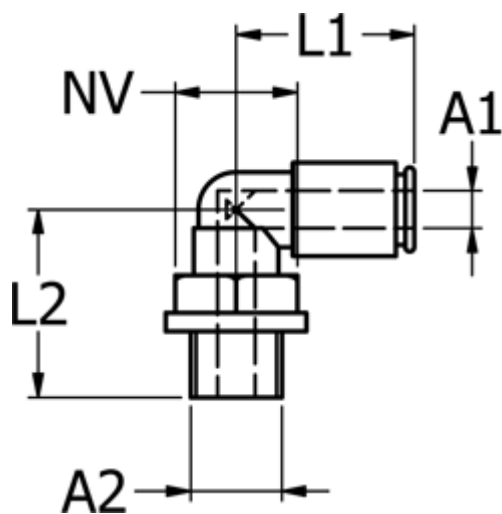

# Data Sheet

Article number: 5867540055

Description: Metal fitting 754.005-5, Ø5 - M5  
Push-in elbow

## Measures

Ext. hose diameter A1	= 5
L1	= 22.8
L2	= 15.3
NV	= 9
Thread A2	= M5